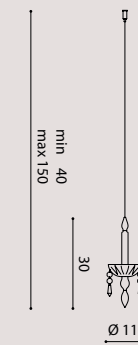

# LIMELIGHT

design Lorenzo Bertocco

[En] > **Deconstructed chandelier.**

Transparent blown glass candles and cups in casted glass available in four finishes: Transparent, white, black and smoked. Light source positioned on the ceiling.

[It] > **Lampadario destrutturato.**

Candele in vetro soffiato trasparente e tazzine in vetro brillante stampato disponibile in quattro finiture: Trasparente, bianco, nero e fumé. Sorgente luminosa posizionata a soffitto.

**LIMELIGHT KIT**

**LL1K**  
transparent/ trasparente  
**LL1BCK**  
white/ bianco  
**LL1NEK**  
black/ nero  
**LL1GRK**  
fumé grey/ fumé grigio

**LIMELIGHT KIT 2**

**LL2K**  
transparent/ trasparente  
**LL2BCK**  
white/ bianco  
**LL2NEK**  
black/ nero  
**LL2GRK**  
fumé grey/ fumé grigio