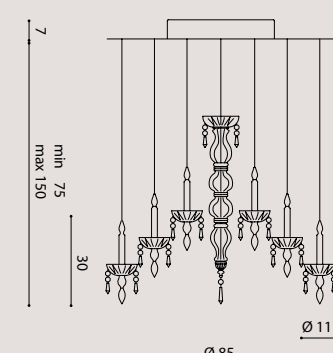

**LIMELIGHT KIT 3**

**LL3K**  
transparent/ trasparente  
**LL3BCK**  
white/ bianco  
**LL3NEK**  
black/ nero  
**LL3GRK**  
fumé grey/ fumé grigio

**LIMELIGHT 1.1**

**LL1**  
transparent/ trasparente  
**LL1BC**  
white/ bianco  
**LL1NE**  
black/ nero  
**LL1GR**  
fumé grey/ fumé grigio

1 x max 40W GU10 HALO  
1 x GU10 SUITABLE FOR LED LAMPS

**LIMELIGHT 12.4**

**LL12.4**  
transparent/ trasparente  
**LL12.4BC**  
white/ bianco  
**LL12.4NE**  
black/ nero  
**LL12.4GR**  
fumé grey/ fumé grigio

4 x max 40W GU10 HALO  
4 x GU10 SUITABLE FOR LED LAMPS

**LIMELIGHT 28.6**

**LL28.6**  
transparent/ trasparente  
**LL28.6BC**  
white/ bianco  
**LL28.6NE**  
black/ nero  
**LL28.6GR**  
fumé grey/ fumé grigio