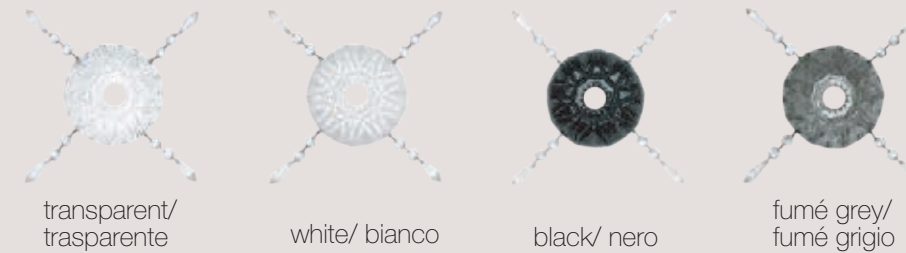

colors

material

Metal and glass
Metallo e vetro

symbols