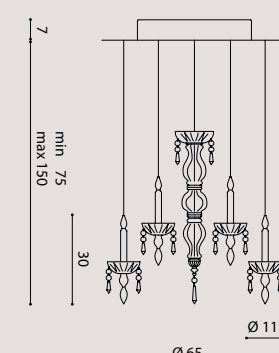

**LIMELIGHT KIT 3**

**LL3K**  
transparent/ trasparente  
**LL3BCK**  
white/ bianco  
**LL3NEK**  
black/ nero  
**LL3GRK**  
fumé grey/ fumé grigio

**LIMELIGHT 1.1**

**LL1**  
transparent/ trasparente  
**LL1BC**  
white/ bianco  
**LL1NE**  
black/ nero  
**LL1GR**  
fumé grey/ fumé grigio

1 x max 40W GU10 HALO  
1 x GU10 SUITABLE FOR LED LAMPS

**LIMELIGHT 12.4**

**LL12.4**  
transparent/ trasparente  
**LL12.4BC**  
white/ bianco  
**LL12.4NE**  
black/ nero  
**LL12.4GR**  
fumé grey/ fumé grigio